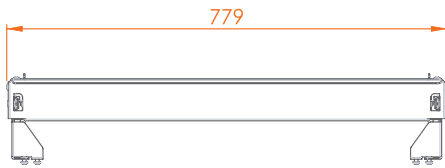

PRODUCT NUMBER

- **M72000172/S** : Fridge Slide Unit suits Fridge 695mm x 430mm
- **M79020202/S** : Fridge ARB 47L with the tie down kit

FEATURES

- Dual locking heavy duty slides allow fridge to be retracted and stay locked in place even when on uneven terrain
- Large surface area allows for large range of fridges including Engel, ARB and Waeco
- Heavy duty Galvanised Steel construction
- Includes 4 x Metal Cam Buckle Straps and tie down locations to secure fridges for transportation

DRIVING VALUE & COMPLIANCE THROUGH QUALITY MODIFICATIONS

REFRIGERATOR SLIDE UNIT

DIMENSIONS

TOP VIEW

SIDE VIEW (OPEN)

FRONT VIEW

SIDE VIEW

Call Us TODAY to discuss your total vehicle requirement **1300 922 881**