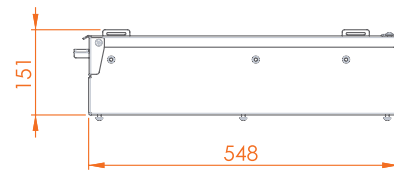

PRODUCT NUMBER

- **M72000172/S** : Fridge Slide Unit suits Fridge 695mm x 430mm
- **M79020202/S** : Fridge ARB 47L with the tie down kit

FEATURES

- Dual locking heavy duty slides allow fridge to be retracted and stay locked in place even when on uneven terrain
- Large surface area allows for large range of fridges including Engel, ARB and Waeco
- Heavy duty Galvanised Steel construction
- Includes 4 x Metal Cam Buckle Straps and tie down locations to secure fridges for transportation

DRIVING VALUE & COMPLIANCE THROUGH QUALITY MODIFICATIONS

REFRIGERATOR SLIDE UNIT

DIMENSIONS

TOP VIEW

SIDE VIEW (OPEN)

FRONT VIEW

SIDE VIEW

Call Us TODAY to discuss your total vehicle requirement **1300 922 881**