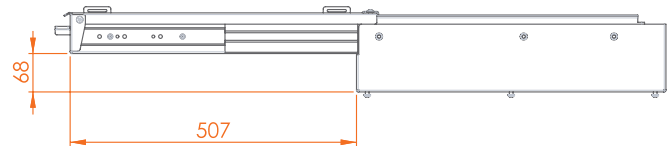

Minecorp recommends the use of a dual battery system when operating portable fridges to ensure the main battery isn't drained so the vehicle can start without hassle. It is designed as an option for the 2500 Series Service Box, and suits 695L x 430W size fridge. ARB 47L fridge/freezer Engel and Waeco fridge/freezer variants are also compatible.

PRODUCT NUMBER

- **M72000172/S** : Fridge Slide Unit suits Fridge 695mm x 430mm
- **M79020202/S** : Fridge ARB 47L with the tie down kit

FEATURES

- Dual locking heavy duty slides allow fridge to be retracted and stay locked in place even when on uneven terrain
- Large surface area allows for large range of fridges including Engel, ARB and Waeco
- Heavy duty Galvanised Steel construction
- Includes 4 x Metal Cam Buckle Straps and tie down locations to secure fridges for transportation

DRIVING VALUE & COMPLIANCE THROUGH QUALITY MODIFICATIONS

REFRIGERATOR SLIDE UNIT

DIMENSIONS

TOP VIEW

SIDE VIEW (OPEN)

FRONT VIEW

SIDE VIEW

Call Us TODAY to discuss your total vehicle requirement **1300 922 881**