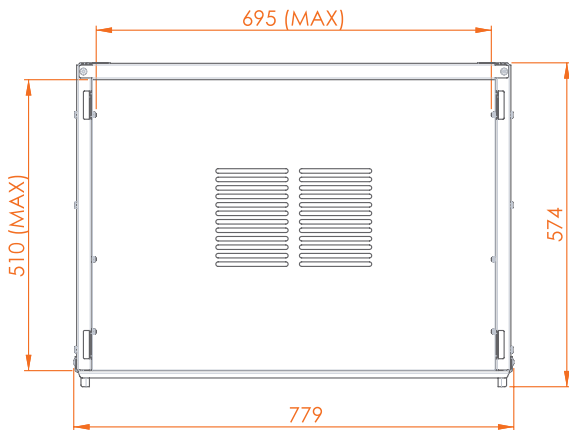

PRODUCT NUMBER

- **M72000172/S** : Fridge Slide Unit suits Fridge 695mm x 430mm
- **M79020202/S** : Fridge ARB 47L with the tie down kit

FEATURES

- Dual locking heavy duty slides allow fridge to be retracted and stay locked in place even when on uneven terrain
- Large surface area allows for large range of fridges including Engel, ARB and Waeco
- Heavy duty Galvanised Steel construction
- Includes 4 x Metal Cam Buckle Straps and tie down locations to secure fridges for transportation

DRIVING VALUE & COMPLIANCE THROUGH QUALITY MODIFICATIONS

REFRIGERATOR SLIDE UNIT

DIMENSIONS

TOP VIEW

SIDE VIEW (OPEN)

FRONT VIEW

SIDE VIEW

Call Us TODAY to discuss your total vehicle requirement **1300 922 881**