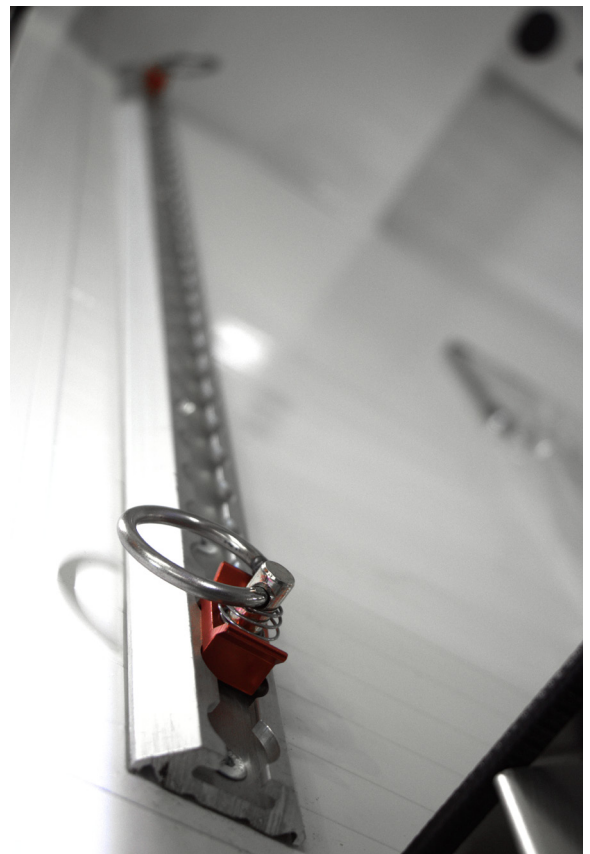

LOAD RESTRAINT TRACKS

SAFELY SECURE YOUR LOAD

Minecorp Load Restraint Tracks are the perfect accompaniment to a canopy build. The track can be cut to suit a variety of different fit outs. The tracks have been designed to be mounted to a number of different locations.

PRODUCT NUMBER

- **M79000039/S** : Tie Down Track, Aluminium, 1.2 Metres with 4 Tie Down Load Rings
- **M790000303/S** : Tie Down Track, Aluminium, 2.54 Metres with 4 Tie Down Load Rings
- **M79000287*** : Additional Load Rings (Pair) To Suit Aluminium Tie Down Track

FEATURES

- Rated load track manufactured from aircraft grade aluminium
- Custom lengths are available
- Tie down rings included and available separately

*Not currently available for external sale - to be fitted by an auto electrician at Minecorp ONLY