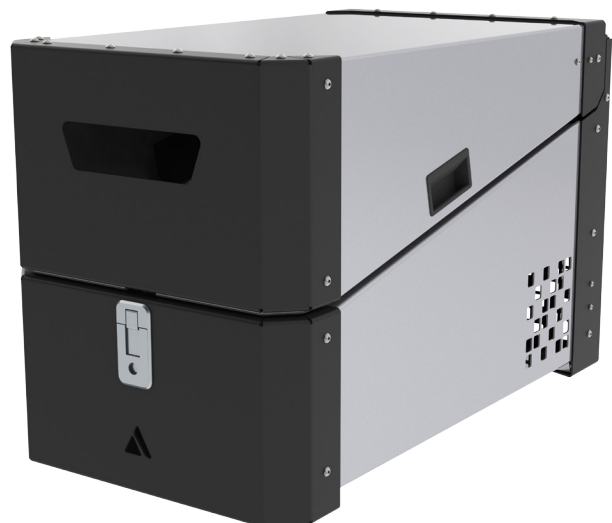

Minecorp recommends the use of a dual battery system when operating portable fridges to ensure the main battery doesn't prematurely fail or drain so the vehicle can start.

PRODUCT NUMBER

- **M79000131/S** : Fridge Box
- **M79020202/S** : ARB 47L Fridge/Freezer
- Engel & Waeco Fridge/Freezer Variants Are Also Compatible

FEATURES

- Key locking pivot lid
- Control panel slot for easy temperature viewing
- External aluminium powder coated for high corrosion protection
- Internal steel zinc primed and powder coated for high corrosion protection
- Internal tie down points
- Zinc plated high tensile bolts included in fitting kit
- Includes tie down straps for holding the fridge in place
- Appealing black ends with silver centre section

PACKAGED WEIGHT

- 25.7KG

NET WEIGHT

- 21.7KG

DRIVING VALUE & COMPLIANCE THROUGH QUALITY MODIFICATIONS

AUS: 1300 922 881
minecorp.com.au

INT: +61 7 3723 1000
Member of RMA Group

E: sales@minecorp.com.au
© Minecorp Australia 2016