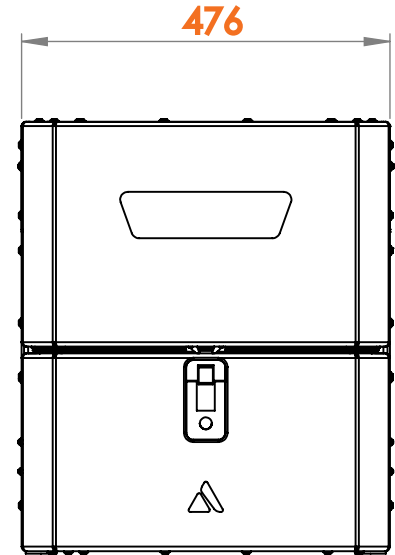

SECURITY FRIDGE BOX

DIMENSIONS

DRIVING VALUE & COMPLIANCE THROUGH QUALITY MODIFICATIONS

AUS: 1300 922 881
minecorp.com.au

INT: +61 7 3723 1000
Member of RMA Group

E: sales@minecorp.com.au
© Minecorp Australia 2016

MINECORP
YOUR FLEET FIT-OUT SPECIALISTS