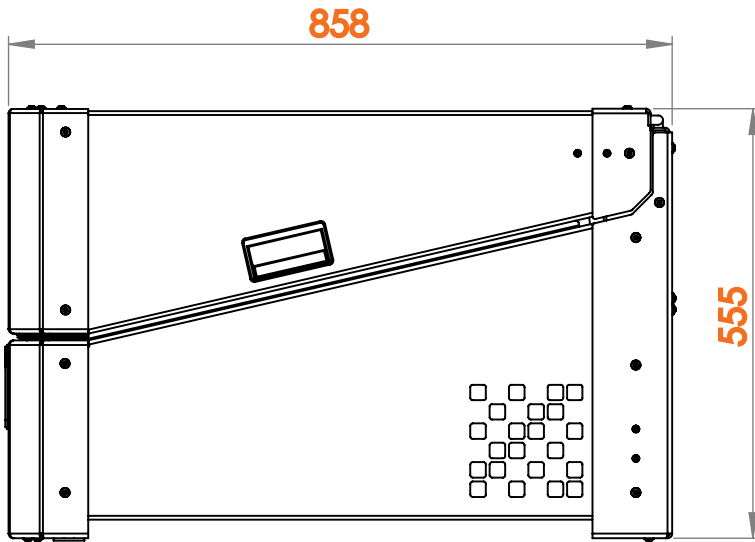

SECURITY FRIDGE BOX

DIMENSIONS

DRIVING VALUE & COMPLIANCE THROUGH QUALITY MODIFICATIONS

AUS: 1300 922 881
minecorp.com.au

INT: +61 7 3723 1000
Member of RMA Group

E: sales@minecorp.com.au
© Minecorp Australia 2016

MINECORP
YOUR FLEET FIT-OUT SPECIALISTS