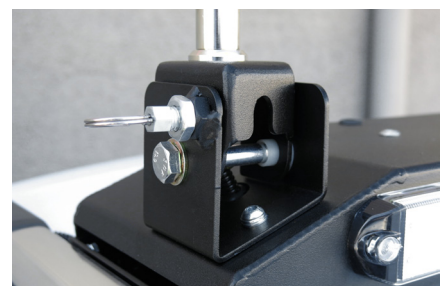

MINECORP STEALTH HIGHLIGHT BAR (HOLDEN COLORADO 7)

DISCREET APPEARANCE

Minecorp's Stealth Highlight Bar has been designed with discreet appearance and profile in mind. The bar has multiple mounting points to allow for a wide range of accessories to be installed to a vehicle. Adding and removing accessories for servicing or repositioning is straightforward thanks to the easy access the AMP provides. Available as an option of the Stealth Bar is Minecorp's fold down aerial mounting bracket. Manufactured in a combination of 2.5mm aluminium and steel and finished with a durable powder coat, this Stealth Bar will stand up over time on any work vehicle.

PRODUCT NUMBER

- **M68001058/S** : Stealth Light Bar (Including Britax LED minibar, forward facing indicators, fold down aerial mount bracket)
- **M63000126/S** : Fold Down Aerial Mounting Bracket Only

FEATURES

- Conveniently mounts between roof rails of the Colorado SUV
- Powder coated for durability and protection against the elements
- Includes fold down aerial mounting bracket for height clearance situations
- Manufactured from a combination of 2.5mm aluminium and mid steel

NET WEIGHT

- 6.5 KG - Full Spec Model (**M68001058/S**)

DRIVING VALUE & COMPLIANCE THROUGH QUALITY MODIFICATIONS