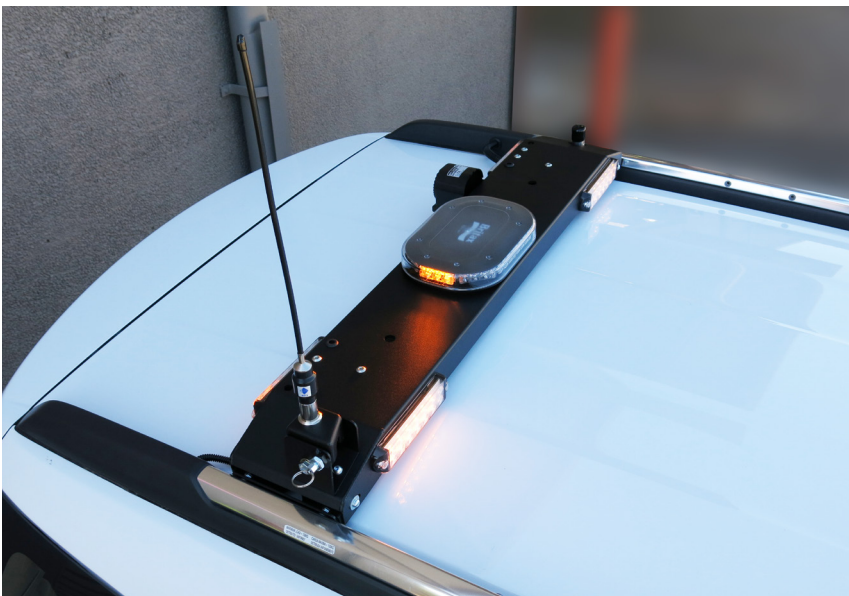

MINECORP STEALTH HIGHLIGHT BAR (HOLDEN COLORADO 7)

DISCREET APPEARANCE

Minecorp's Stealth Highlight Bar has been designed with discreet appearance and profile in mind. The bar has multiple mounting points to allow for a wide range of accessories to be installed to a vehicle. Adding and removing accessories for servicing or repositioning is straightforward thanks to the easy access the AMP provides. Available as an option of the Stealth Bar is Minecorp's fold down aerial mounting bracket. Manufactured in a combination of 2.5mm aluminium and steel and finished with a durable powder coat, this Stealth Bar will stand up over time on any work vehicle.

PRODUCT NUMBER

- **M68001058/S** : Stealth Light Bar (Including Britax LED minibar, forward facing indicators, fold down aerial mount bracket)
- **M63000126/S** : Fold Down Aerial Mounting Bracket Only

FEATURES

- Conveniently mounts between roof rails of the Colorado SUV
- Powder coated for durability and protection against the elements
- Includes fold down aerial mounting bracket for height clearance situations
- Manufactured from a combination of 2.5mm aluminium and mid steel

NET WEIGHT

- 6.5 KG - Full Spec Model (**M68001058/S**)

DRIVING VALUE & COMPLIANCE THROUGH QUALITY MODIFICATIONS